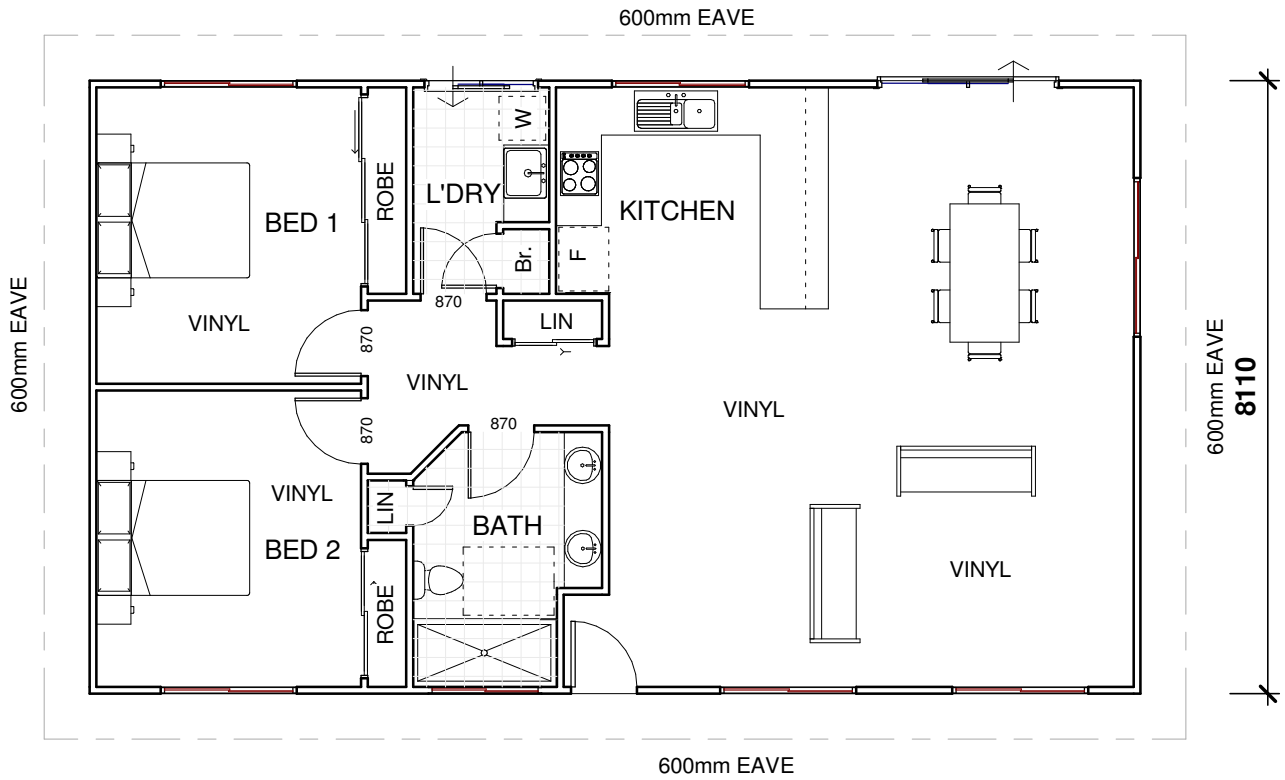

# THE GEORGIA

13900

UNIT:112.73m<sup>2</sup>